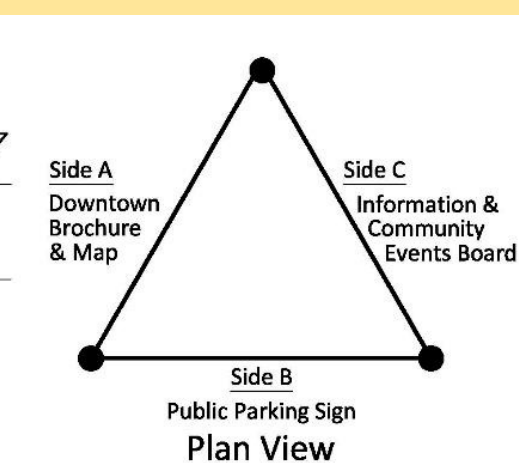

# Washington's Downtown Square

## Streetscape Features & Furnishings

September 5, 2019

Scored Concrete Sidewalk

Scored Concrete Crosswalk

Striped Crosswalk

Fence and Ornamental Grass Screen

Bench

Planter

Trash Receptacle

Bicycle Rack

Light Fixture

Information Kiosk