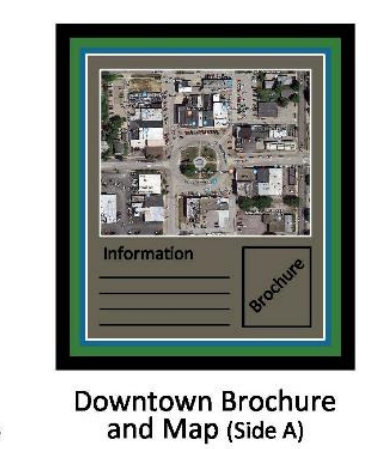

# Washington's Downtown Square

## Streetscape Features & Furnishings

September 5, 2019

Scored Concrete Sidewalk

Scored Concrete Crosswalk

Striped Crosswalk

Fence and Ornamental Grass Screen

Bench

Planter

Trash Receptacle

Bicycle Rack

Light Fixture

Information Kiosk