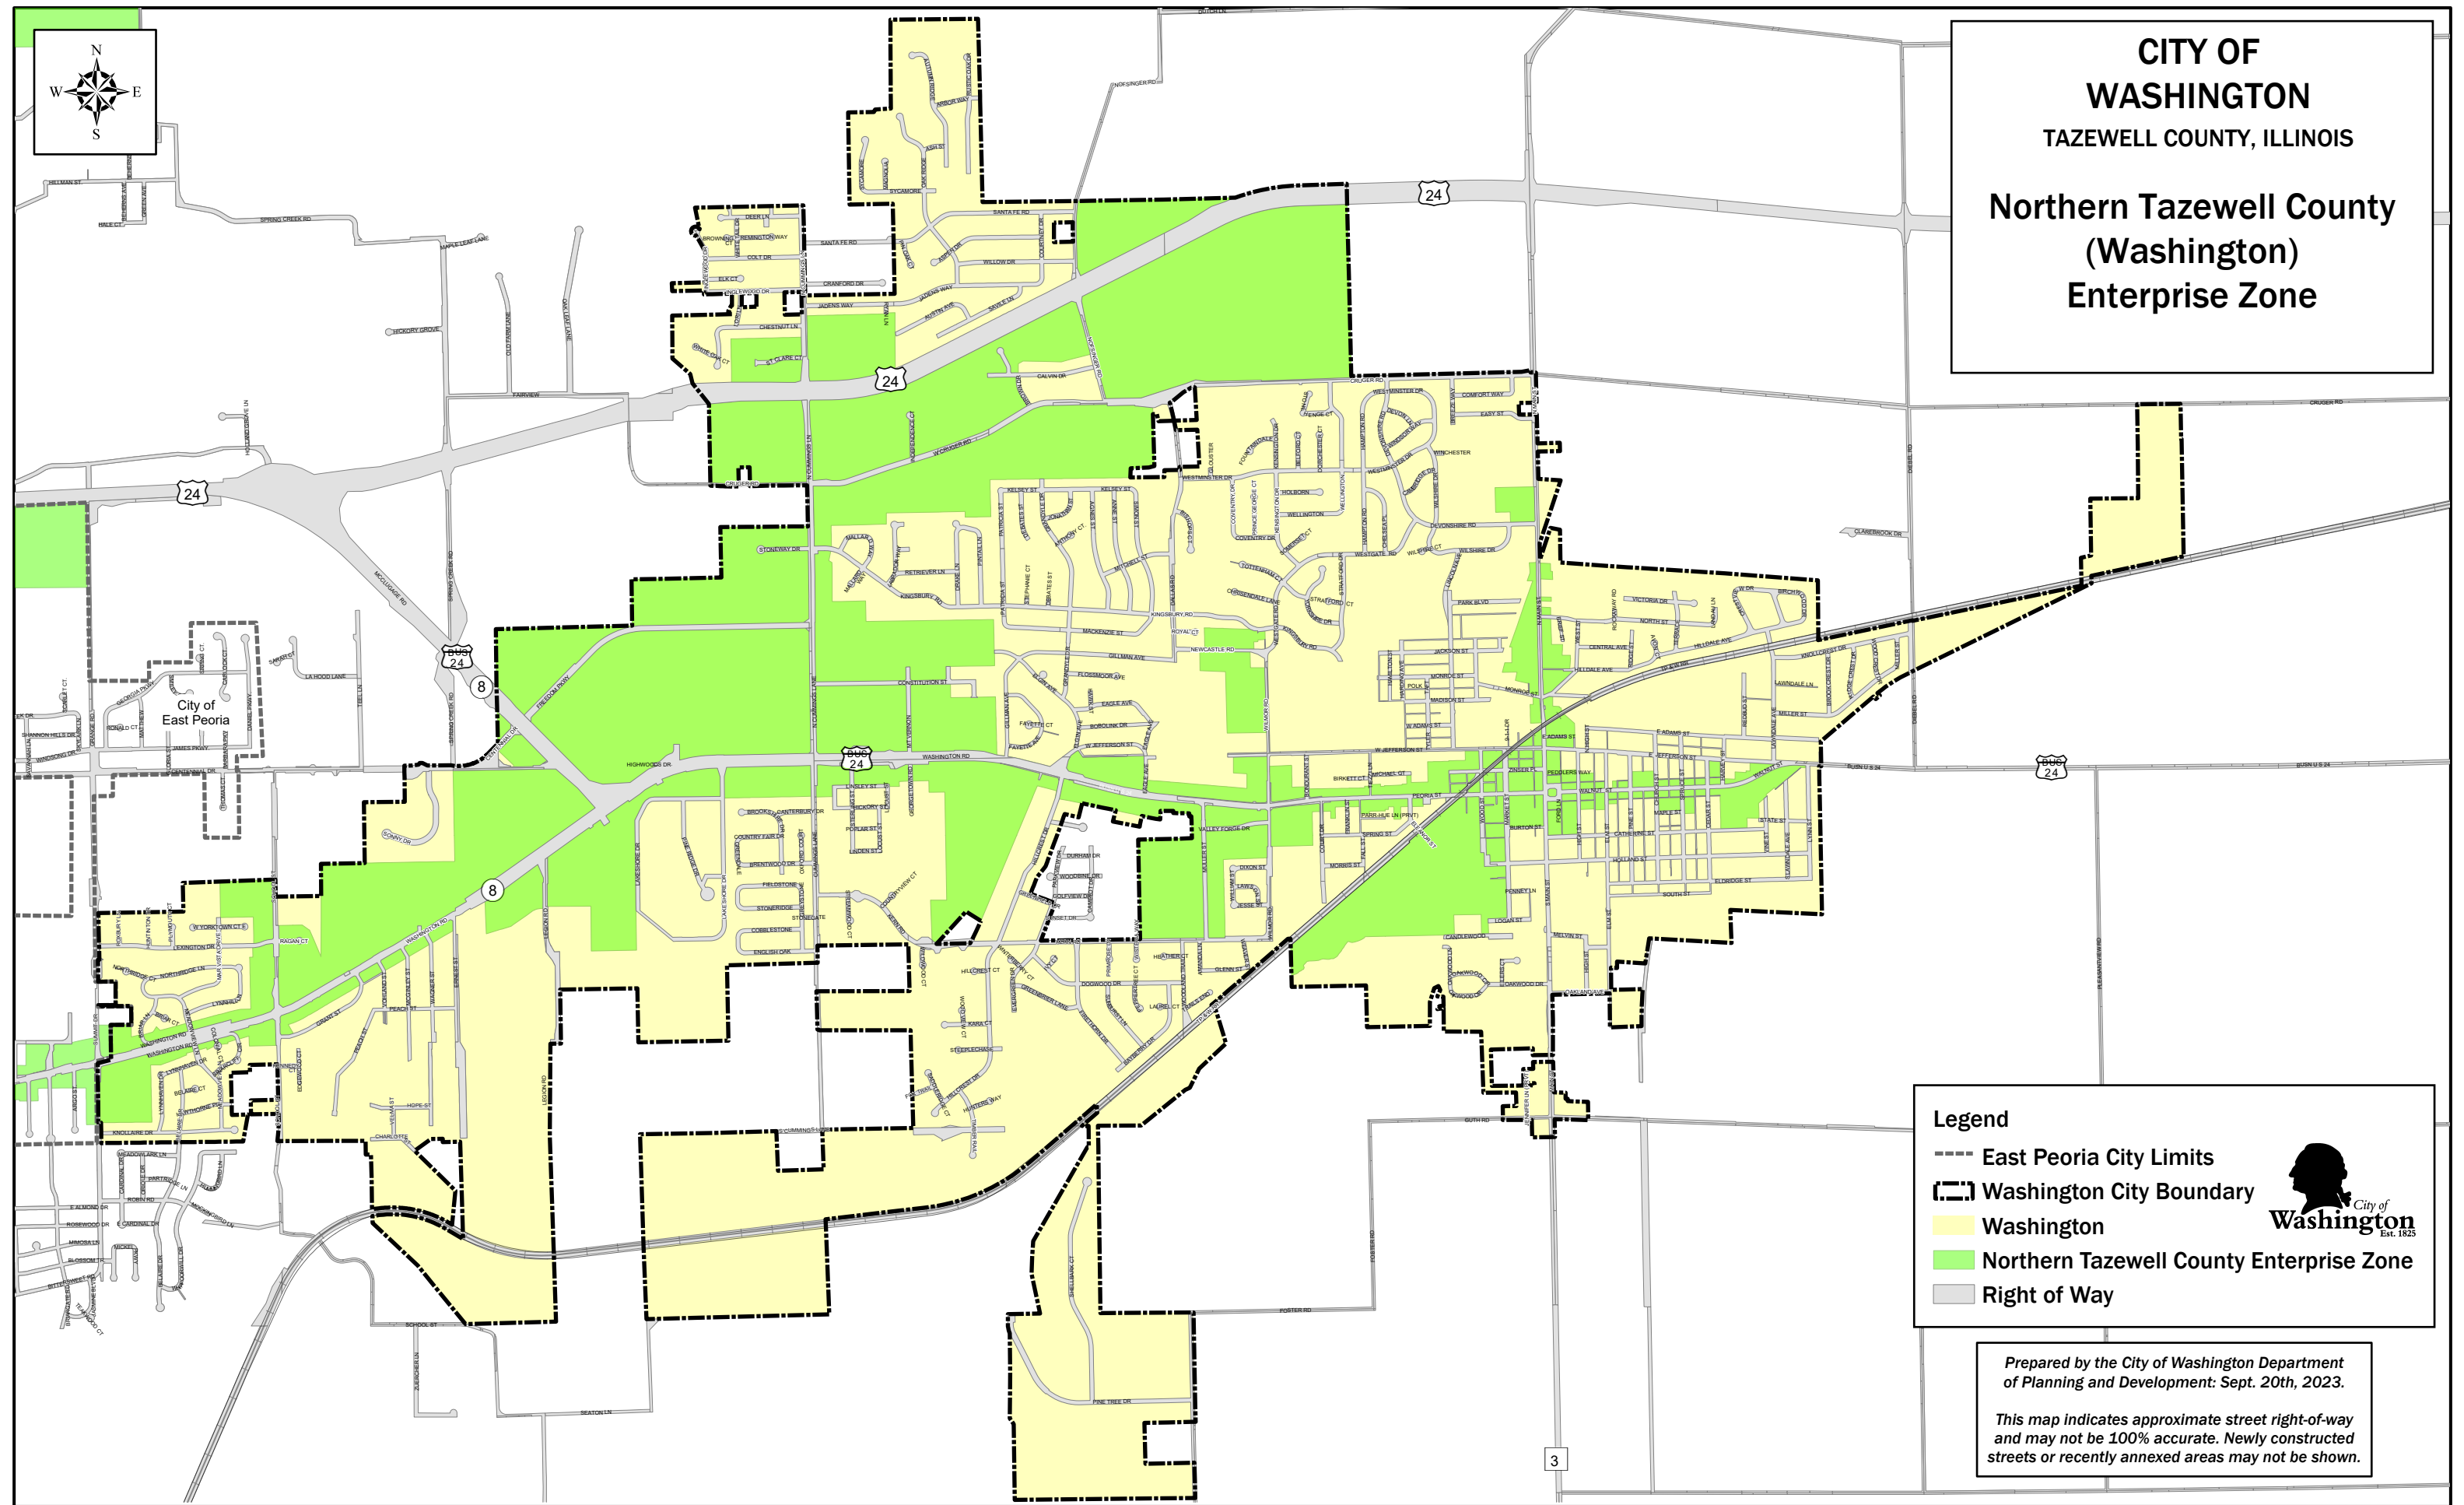

**CITY OF
WASHINGTON**
TAZEWELL COUNTY, ILLINOIS

**Northern Tazewell County
(Washington)
Enterprise Zone**

Legend

- East Peoria City Limits
- - - Washington City Boundary
- Washington
- Northern Tazewell County Enterprise Zone
- Right of Way

Prepared by the City of Washington Department of Planning and Development: Sept. 20th, 2023.

This map indicates approximate street right-of-way and may not be 100% accurate. Newly constructed streets or recently annexed areas may not be shown.