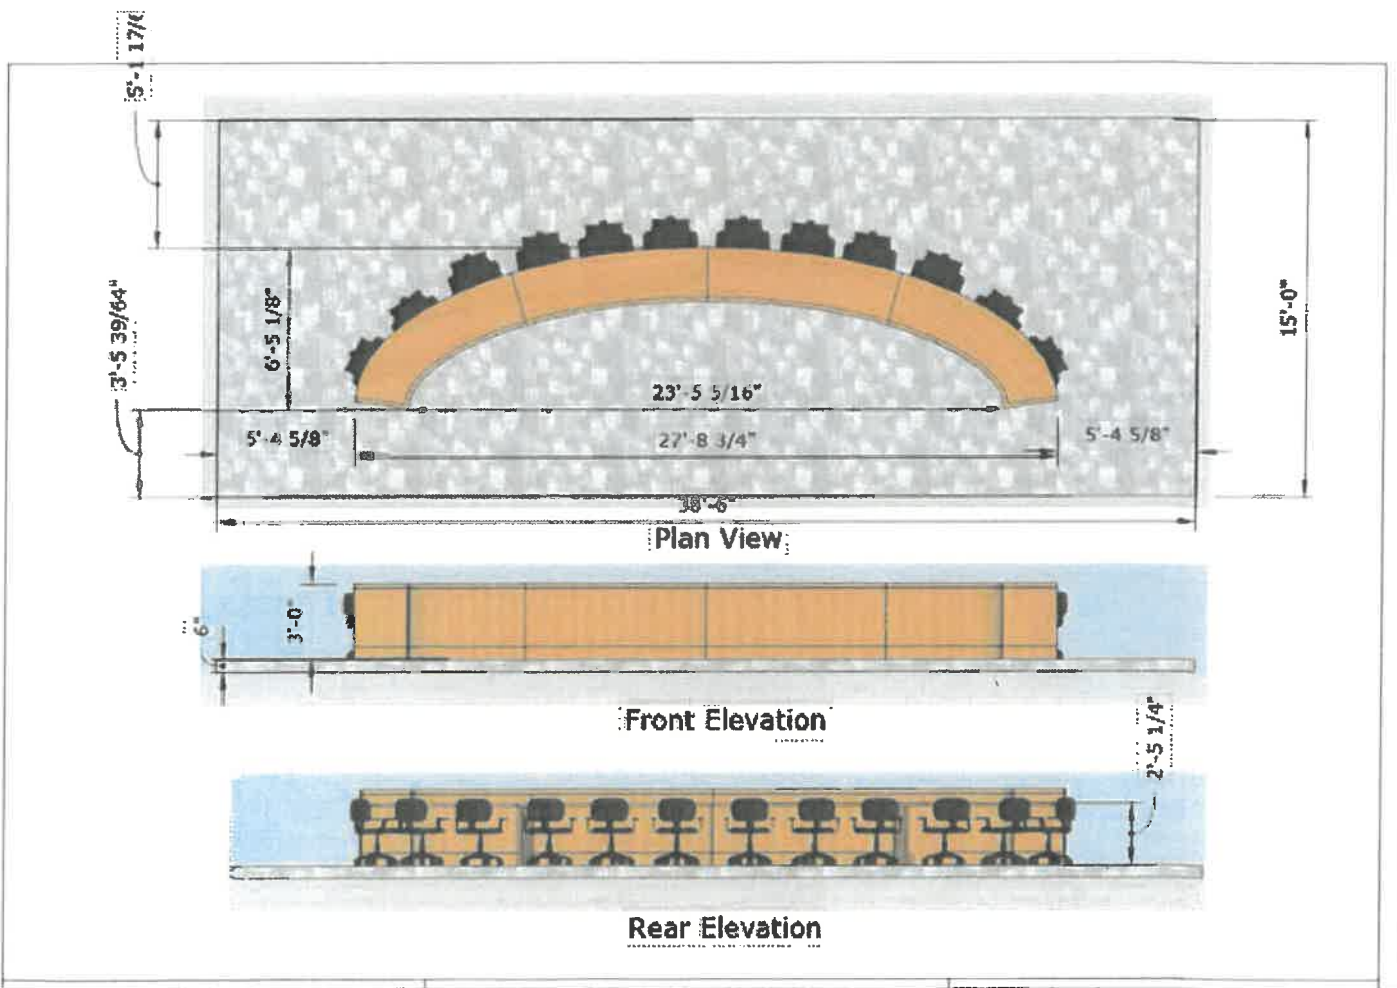

(<https://s.turbifycdn.com/aah/eca/crescent-shaped-council-chambers-desk-custom-made-seats-12-persons-33.jpg>)