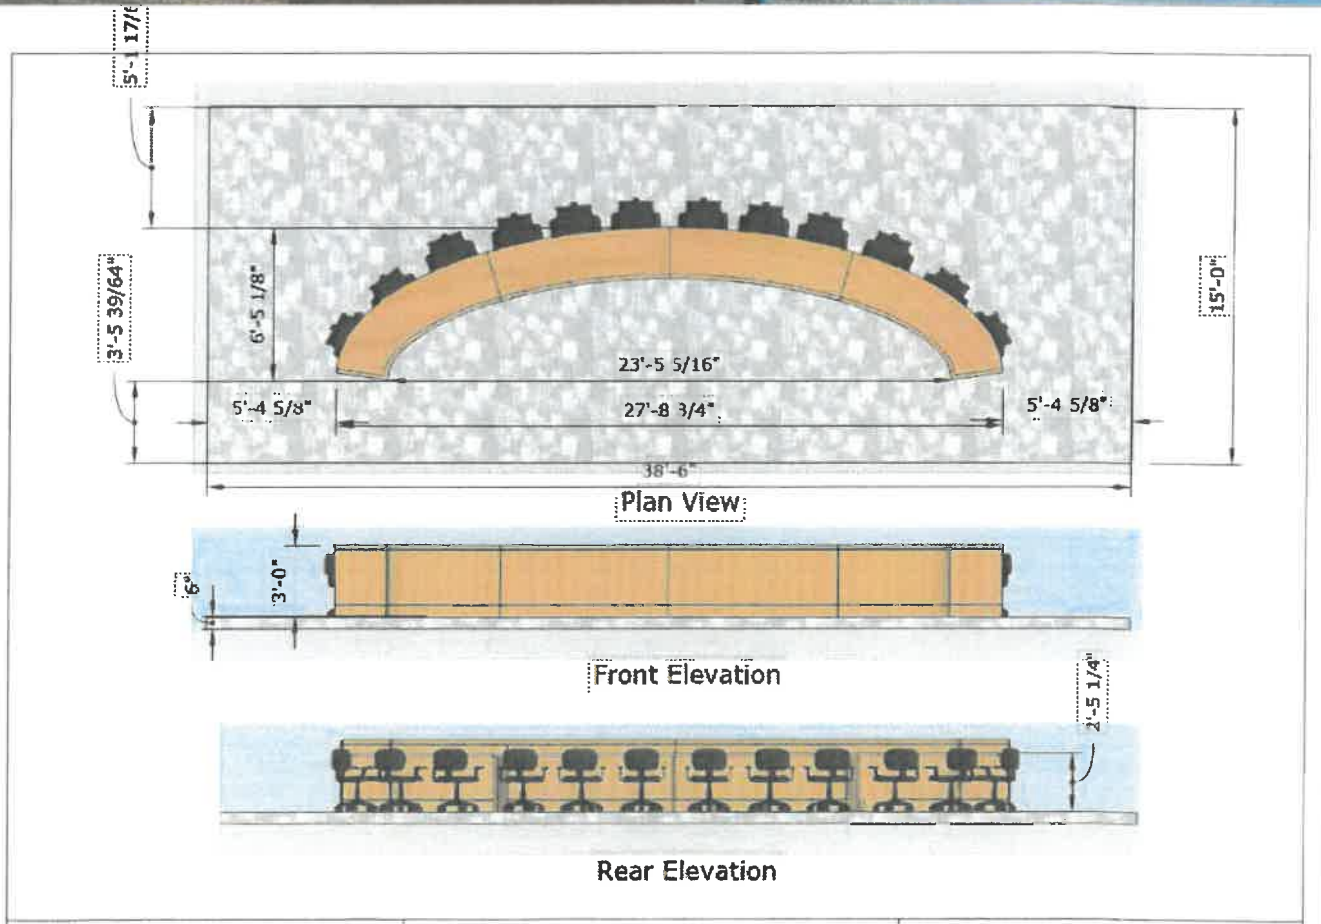

Ship to

JIM SNYDER
City Of Washington
301 Walnut Street
Washington, Illinois 61571

Estimate details

Estimate no.: 4799
Estimate date: 04/29/2024
Expiration date: 05/29/2024

#	Date	Product or service	Description	Qty	Rate	Amount
1.	04/29/2024	COUNCIL CHAMBER DESK	Either crescent shaped or horseshoe shaped to seat 12 persons. Each person will have a knee space of 32". This would be a total of 4 sections. Each section is assembled at the factory and ships on a pallet, then boxed and shrunk wrapped to the pallet. We will prepare a rendering with dimensions based on your selection of either crescent or horseshoe shaped. Includes casters for each section for mobility with a quick connection and release. See the attached image for assembly instructions. Includes a desktop riser for privacy. Includes grommets. Includes power modules with daisy chaining. Includes shipping to your location. See the attached images.	1	\$30,150.00	\$30,150.00
2.	04/29/2024	EH-20536	Flip top mobile tables with casters 72" X 30". Matching laminate to council chamber desk.	4	\$925.00	\$3,700.00
3.	04/29/2024	EH-20661	ATTORNEY DESK: Dimensions 60W." x 30"D. x 29"H. Finished in a stylish Mahogany, Ash Grey, or Cherry laminate, this desk shell coordinates with other furniture. Adjustable glides on the bottom of the base keep the desktop level and are easy to adjust. The collection is constructed of a 1-inch-thick	1	\$829.00	\$829.00

Elliptical crescent-shaped council chamber desk

- Dimensions: Approx. 27'- 8"w x 6'-6"d x 3'h.
- Chassis: Any standard Arnold veneer finish, with horizontal, reveals in 4 sections to be connected on-site with included hardware.
- Worksurface: Veneer or laminate (<https://is.gd/wAtccf>)
- Cable management: 12 standard grommets, with J-channel cable trough below the worksurface.
- No bulletproofing, no casters, no cable chase, no special receptacles.
- The images below are very similar to the rendering/drawing.