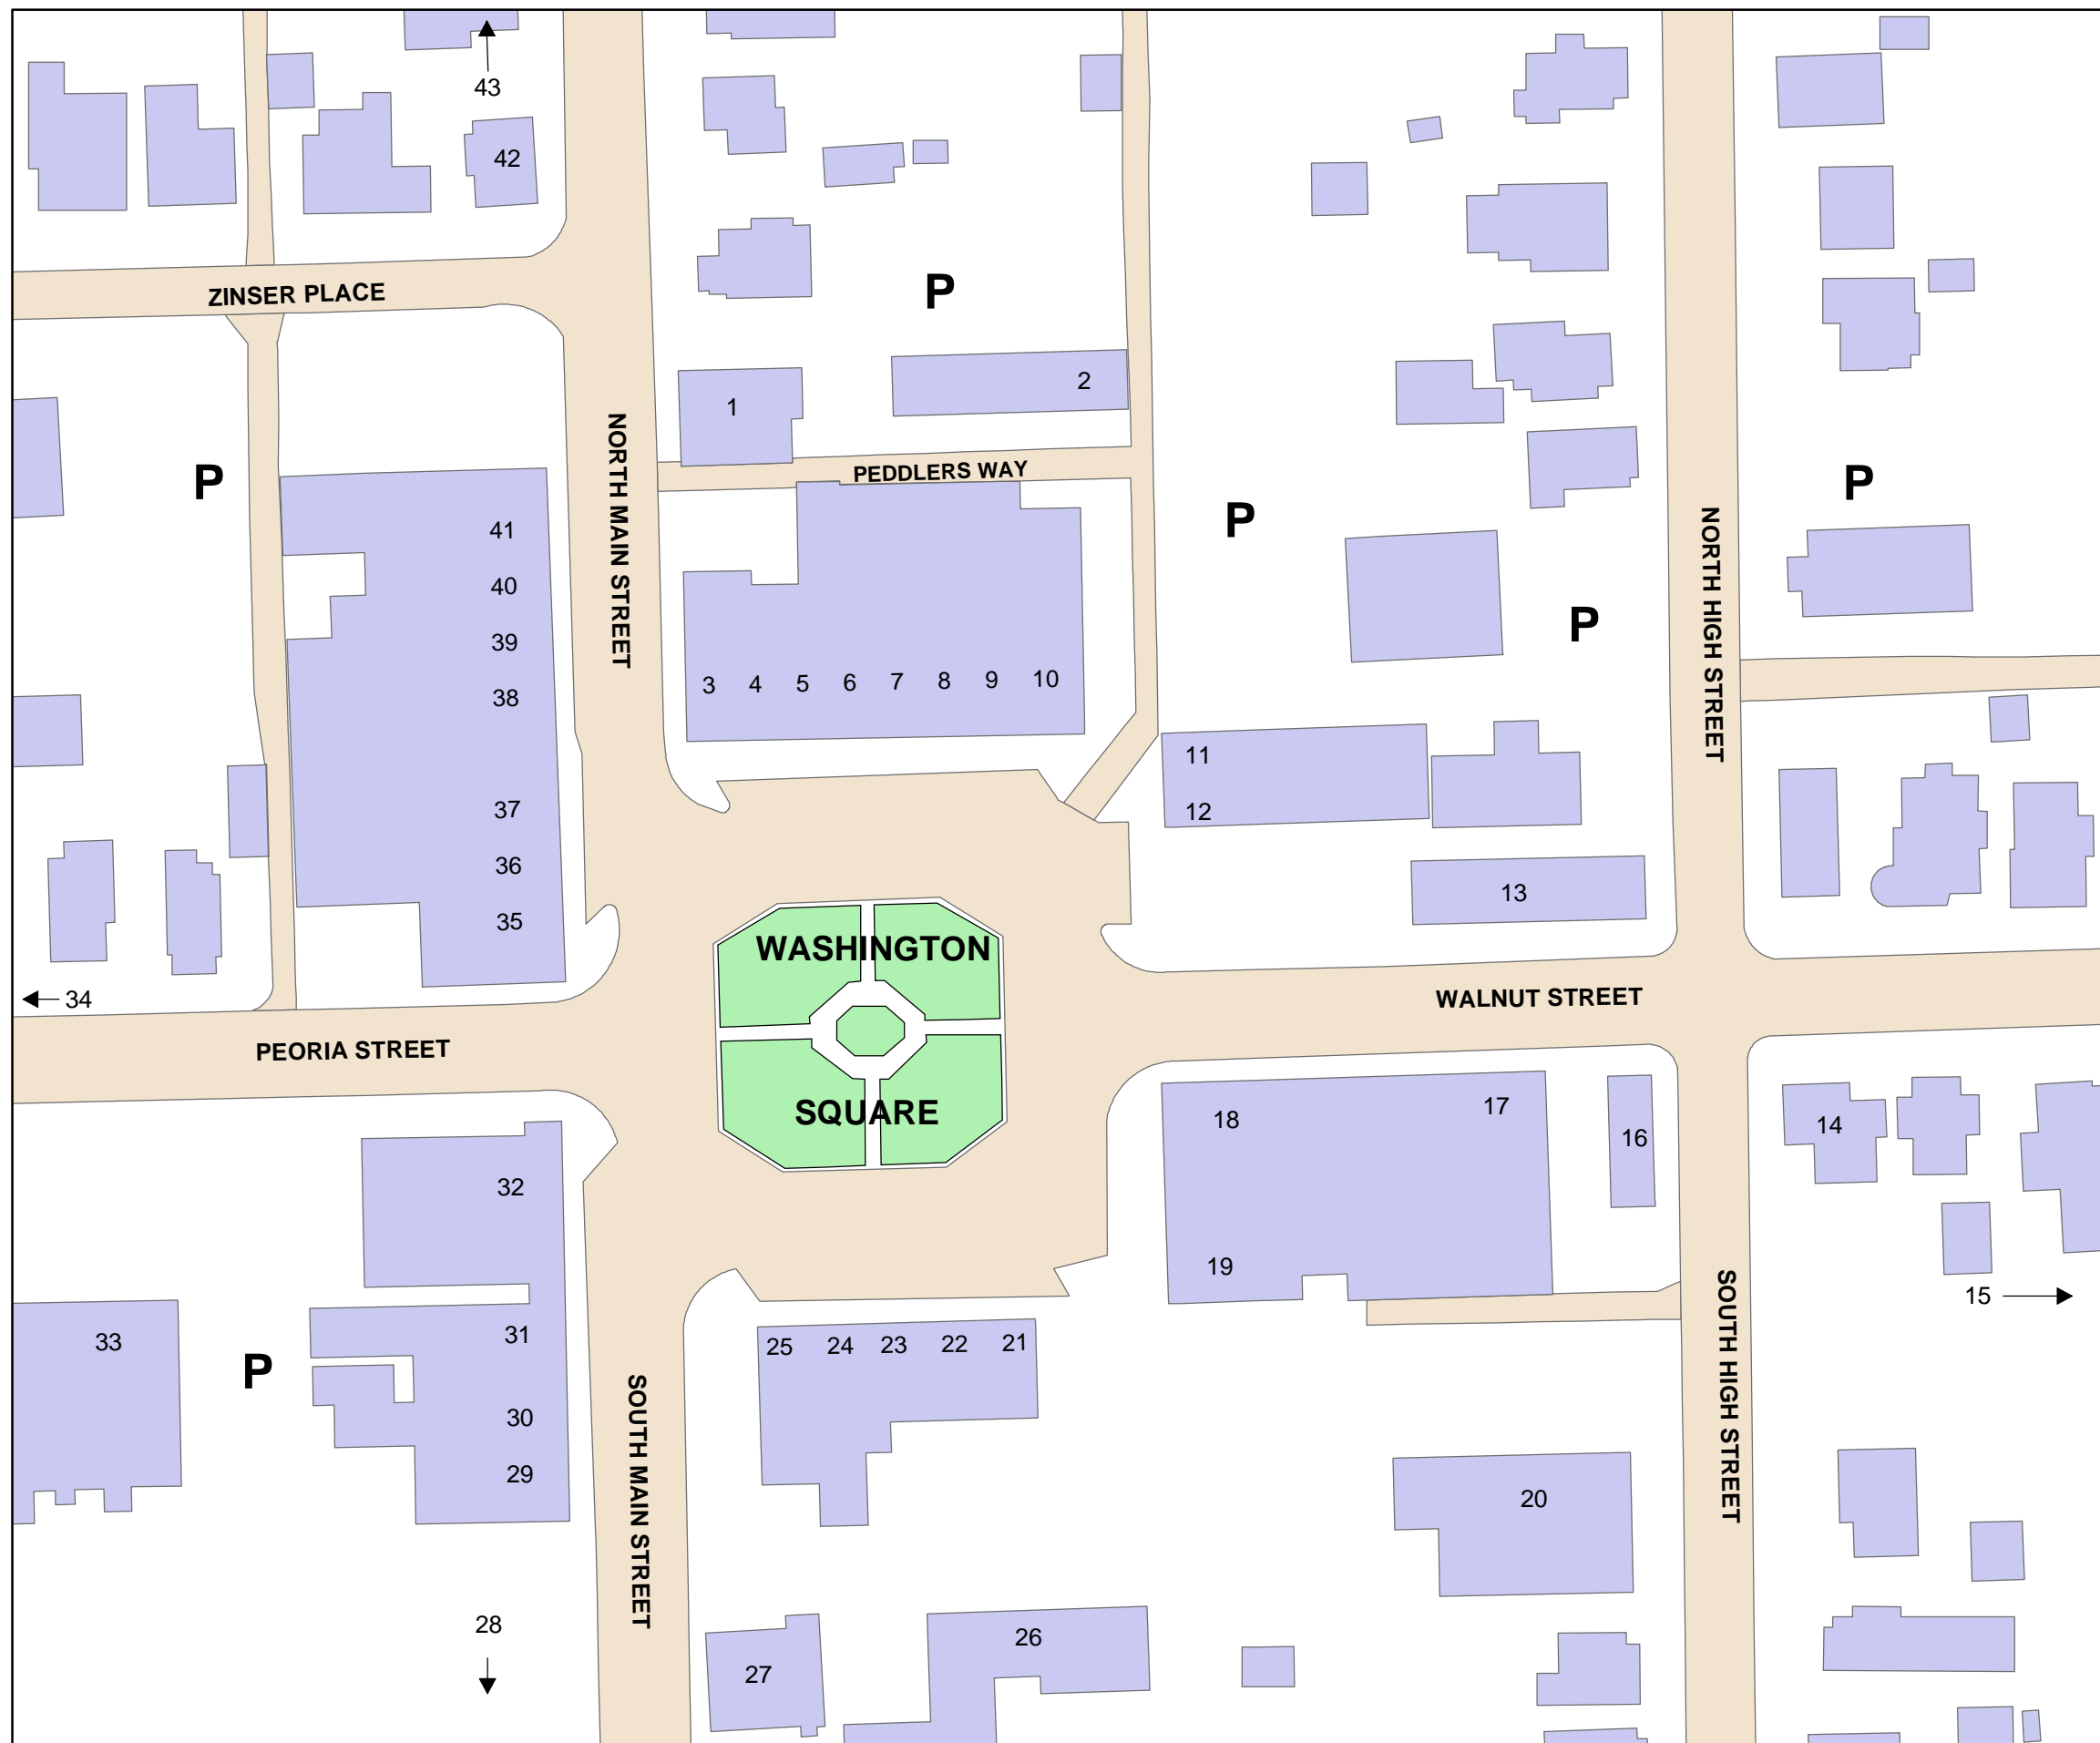

CITY OF WASHINGTON DOWNTOWN SQUARE LOCATION MAP

**P = public off-street
parking available**

- | | |
|--|---|
| 1 - Summer & Assoc. (Insurance) | 23 - The Ugly Mug |
| 2 - Peddlers Way Quilt Co. (Specialty) | 24 - Country Companies Insurance |
| 3 - Cornerstone Inn (B&B) | 25 - The Game Room |
| Denhart Baking Co. (Restaurant) | 26 - Courier Newspaper |
| C-Note Pub (Restaurant) | 27 - Joos Realty |
| 4 - Merle Norman (Beauty Services) | 28 - Heartland Bank |
| 5 - Washington Room Banquet Facility | 29 - Parish's Pub (Tavern) |
| 6 - Black, Black & Brown (Attorney) | 30 - Underwood and Associates (Real Estate) |
| 7 - Holland's Mercantile (Specialty) | 31 - Homespun Gallery (Specialty) |
| 8 - Homespun (Specialty) | 32 - Martin Financial Services |
| 9 - Sentimental Journey (Specialty) | 33 - Lindy's Downtown Market |
| 10 - Bloomin Attic (Specialty) and Bedazzled (Florist) | 34 - New Dimensions Salon & Spa |
| 11 - Essig Law Office | 35 - Jim Maloof Realtor |
| 12 - WRC Realtors | 36 - Foster Jewelry |
| 13 - Brecklin's BP/Amoco | 37 - Portrait Life (Photography) |
| 14 - J. Brian Heller (Attorney) | 38 - Holiday Presence (Specialty) |
| 15 - Methodist Building | 39 - Step Back in Time (Specialty) |
| 16 - CBS Cakes and Catering | 40 - Trinkets & Treasurers (Specialty) |
| 17 - Knights of Columbus | 41 - Brunk's Sports |
| 18 - Mosbach Chiropractic | 42 - Washington Historical Society |
| 19 - Bank Plus | 43 - Second Chances (Specialty) |
| 20 - U.S. Post Office | |
| 21 - Farmers Insurance | |
| 22 - Washington Chamber | |